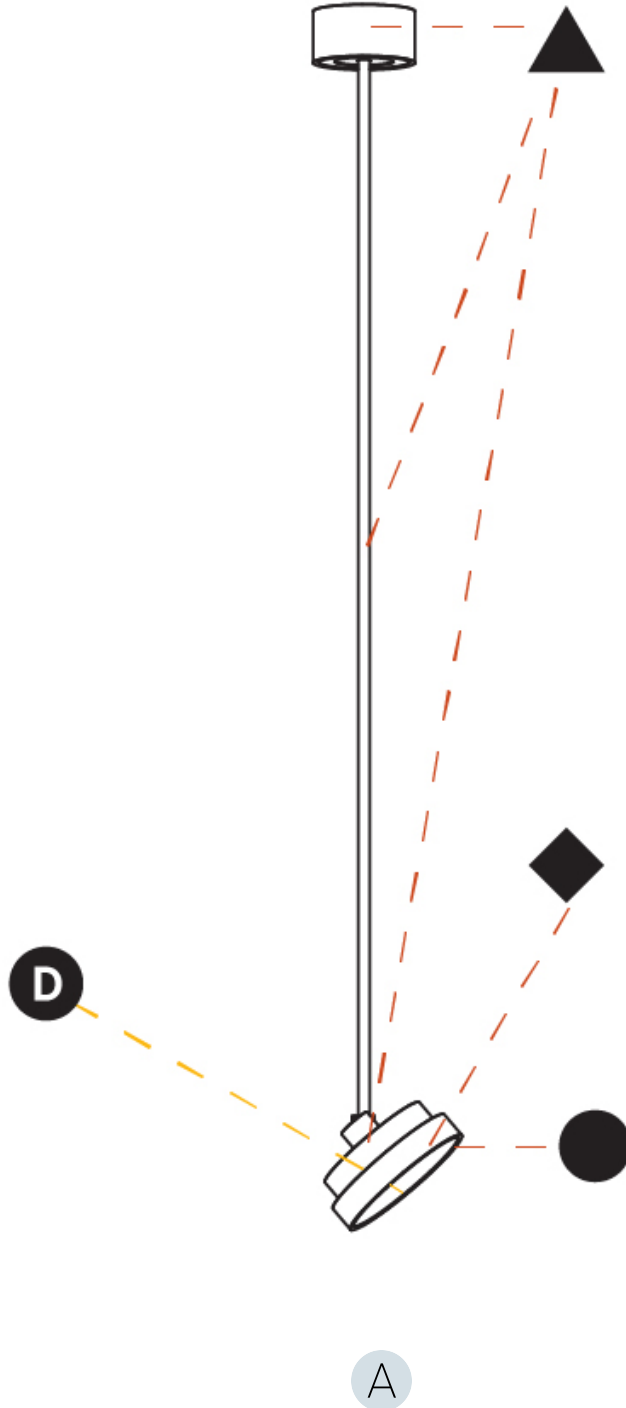

SIGN DIVA FLEX KORONA SUSPENSION

A30862-

PROJECT	
TYPE	
SPECIFIER	
QUANTITY	
DATE